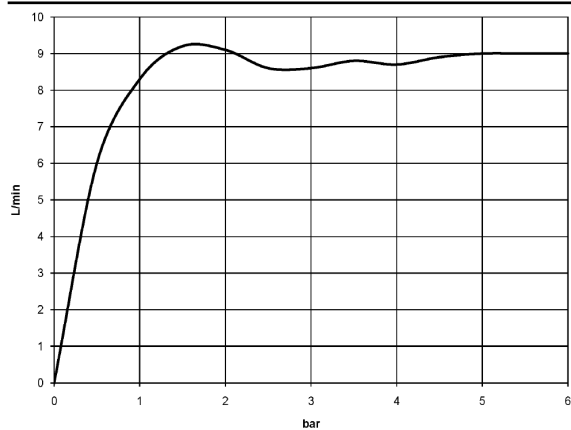

28 002 978

- Three settings: COMPACT RAIN, COMPACT SOFT FLOW, COMPACT AQUAPRESSURE FLOW, max. flow rate 9 l/min (at 3 bar)
- with anti-scale system
- spray head Ø 95mm
- 1/2" connection

Intrinsic protection against back flow.

	Platinum	28 002 978-08
	Chrome	28 002 978-00 0050
	Brushed Platinum	28 002 978-06 0050
	Platinum	28 002 978-08 0050
	Durabrand (23kt Gold)	28 002 978-09 0050
	Brushed Durabrand (23kt Gold)	28 002 978-28 0050
	Brushed Chrome	28 002 978-93 0050
	Brushed Dark Platinum	28 002 978-99 0050

28 002 978

mm [inches]

Flow rate chart

Certificates

LGA_18610.

28 002 978

Parts for other finishes can be found here: [Chrome](#)

Spare parts list

No.	Item Number	Name	Quantity used	Delivery time
1	09 21 02 115 90	cap	1	2
2	09 23 01 039 90	sieve	1	2
3	09 23 01 077 90	flow reducer	1	2
4	04 12 11 071 00 90	shower	1	2
5	09 30 09 022 90	key	1	2