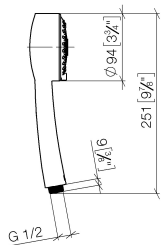

28 002 978

- Three settings: COMPACT RAIN, COMPACT SOFT FLOW, COMPACT AQUAPRESSURE FLOW, max. flow rate 9 l/min (at 3 bar)
- with anti-scale system
- spray head Ø 95mm
- 1/2" connection

Intrinsic protection against back flow.

28 002 978

mm [inches]

Flow rate chart

Certificates

LGA_18610.

28 002 978

Parts for other finishes can be found here: [Chrome](#)

Spare parts list

No.	Item Number	Name	Quantity used	Delivery time
1	09 21 02 115 90	cap	1	2
2	09 23 01 039 90	sieve	1	2
3	09 23 01 077 90	flow reducer	1	2
4	04 12 11 071 00 90	shower	1	2
5	09 30 09 022 90	key	1	2